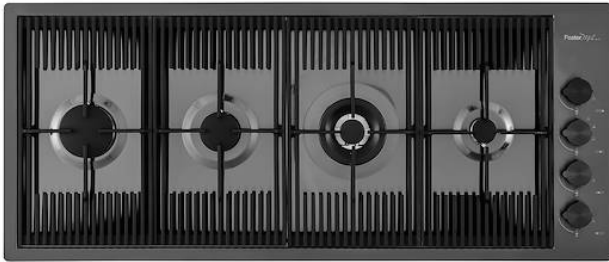

Cooker hob Milanello Gun Metal

Gas hobs

Code: 7681 006

DETAILS

Coloring Gun Metal

Edge/Installation Type Flush-mount | Top-mount

Finish PVD

Material AISI 304 stainless steel

Texture Brushed in line

Supply 220 - 240 V; 50/60 Hz

Dimensions 1115x476 mm

Base size 112cm

Heating element Four burners

Built-in hole	View technical data sheet
Grids	Cast iron grids and enamelled burner covers
Total power	10.750 W
Auxiliary	1.000 W
Semirapid	1.750 W
Rapid	3.000 W
Dual	5.000 W
Safety	Safety valve with quick-acting thermocouple
Ignition	Electric ignition under knob
Gas type	Tested for installation with natural gas, LPG nozzle set included.
Type	Gas Hob

FEATURES

Gun Metal	The Gun Metal finish is obtained by treating steel with a physical process called PVD (Physical Vacuum Deposition) which deposits particles of noble metals on the surface. The result is a unique and refined aesthetic effect, and an improvement of the mechanical properties of the steel which is more resistant to impact and scratches.
Aeo burners	The AEO burners guarantee up to 25% energy saving compared to standard burners. All models are designed with The Dual burner with 2 independent crowns, controlled by a single knob, delivers from 1 to 5KW, a power that can only be found in professional models.

Cast iron grids

Cast-iron is the ideal material for an hob grid, this due to the manifold properties characterising it: high heat capacity that improves cooking performance; high weight and stability that improve safety; sturdiness that preserves the hob's original aspect over time; easy cleaning.